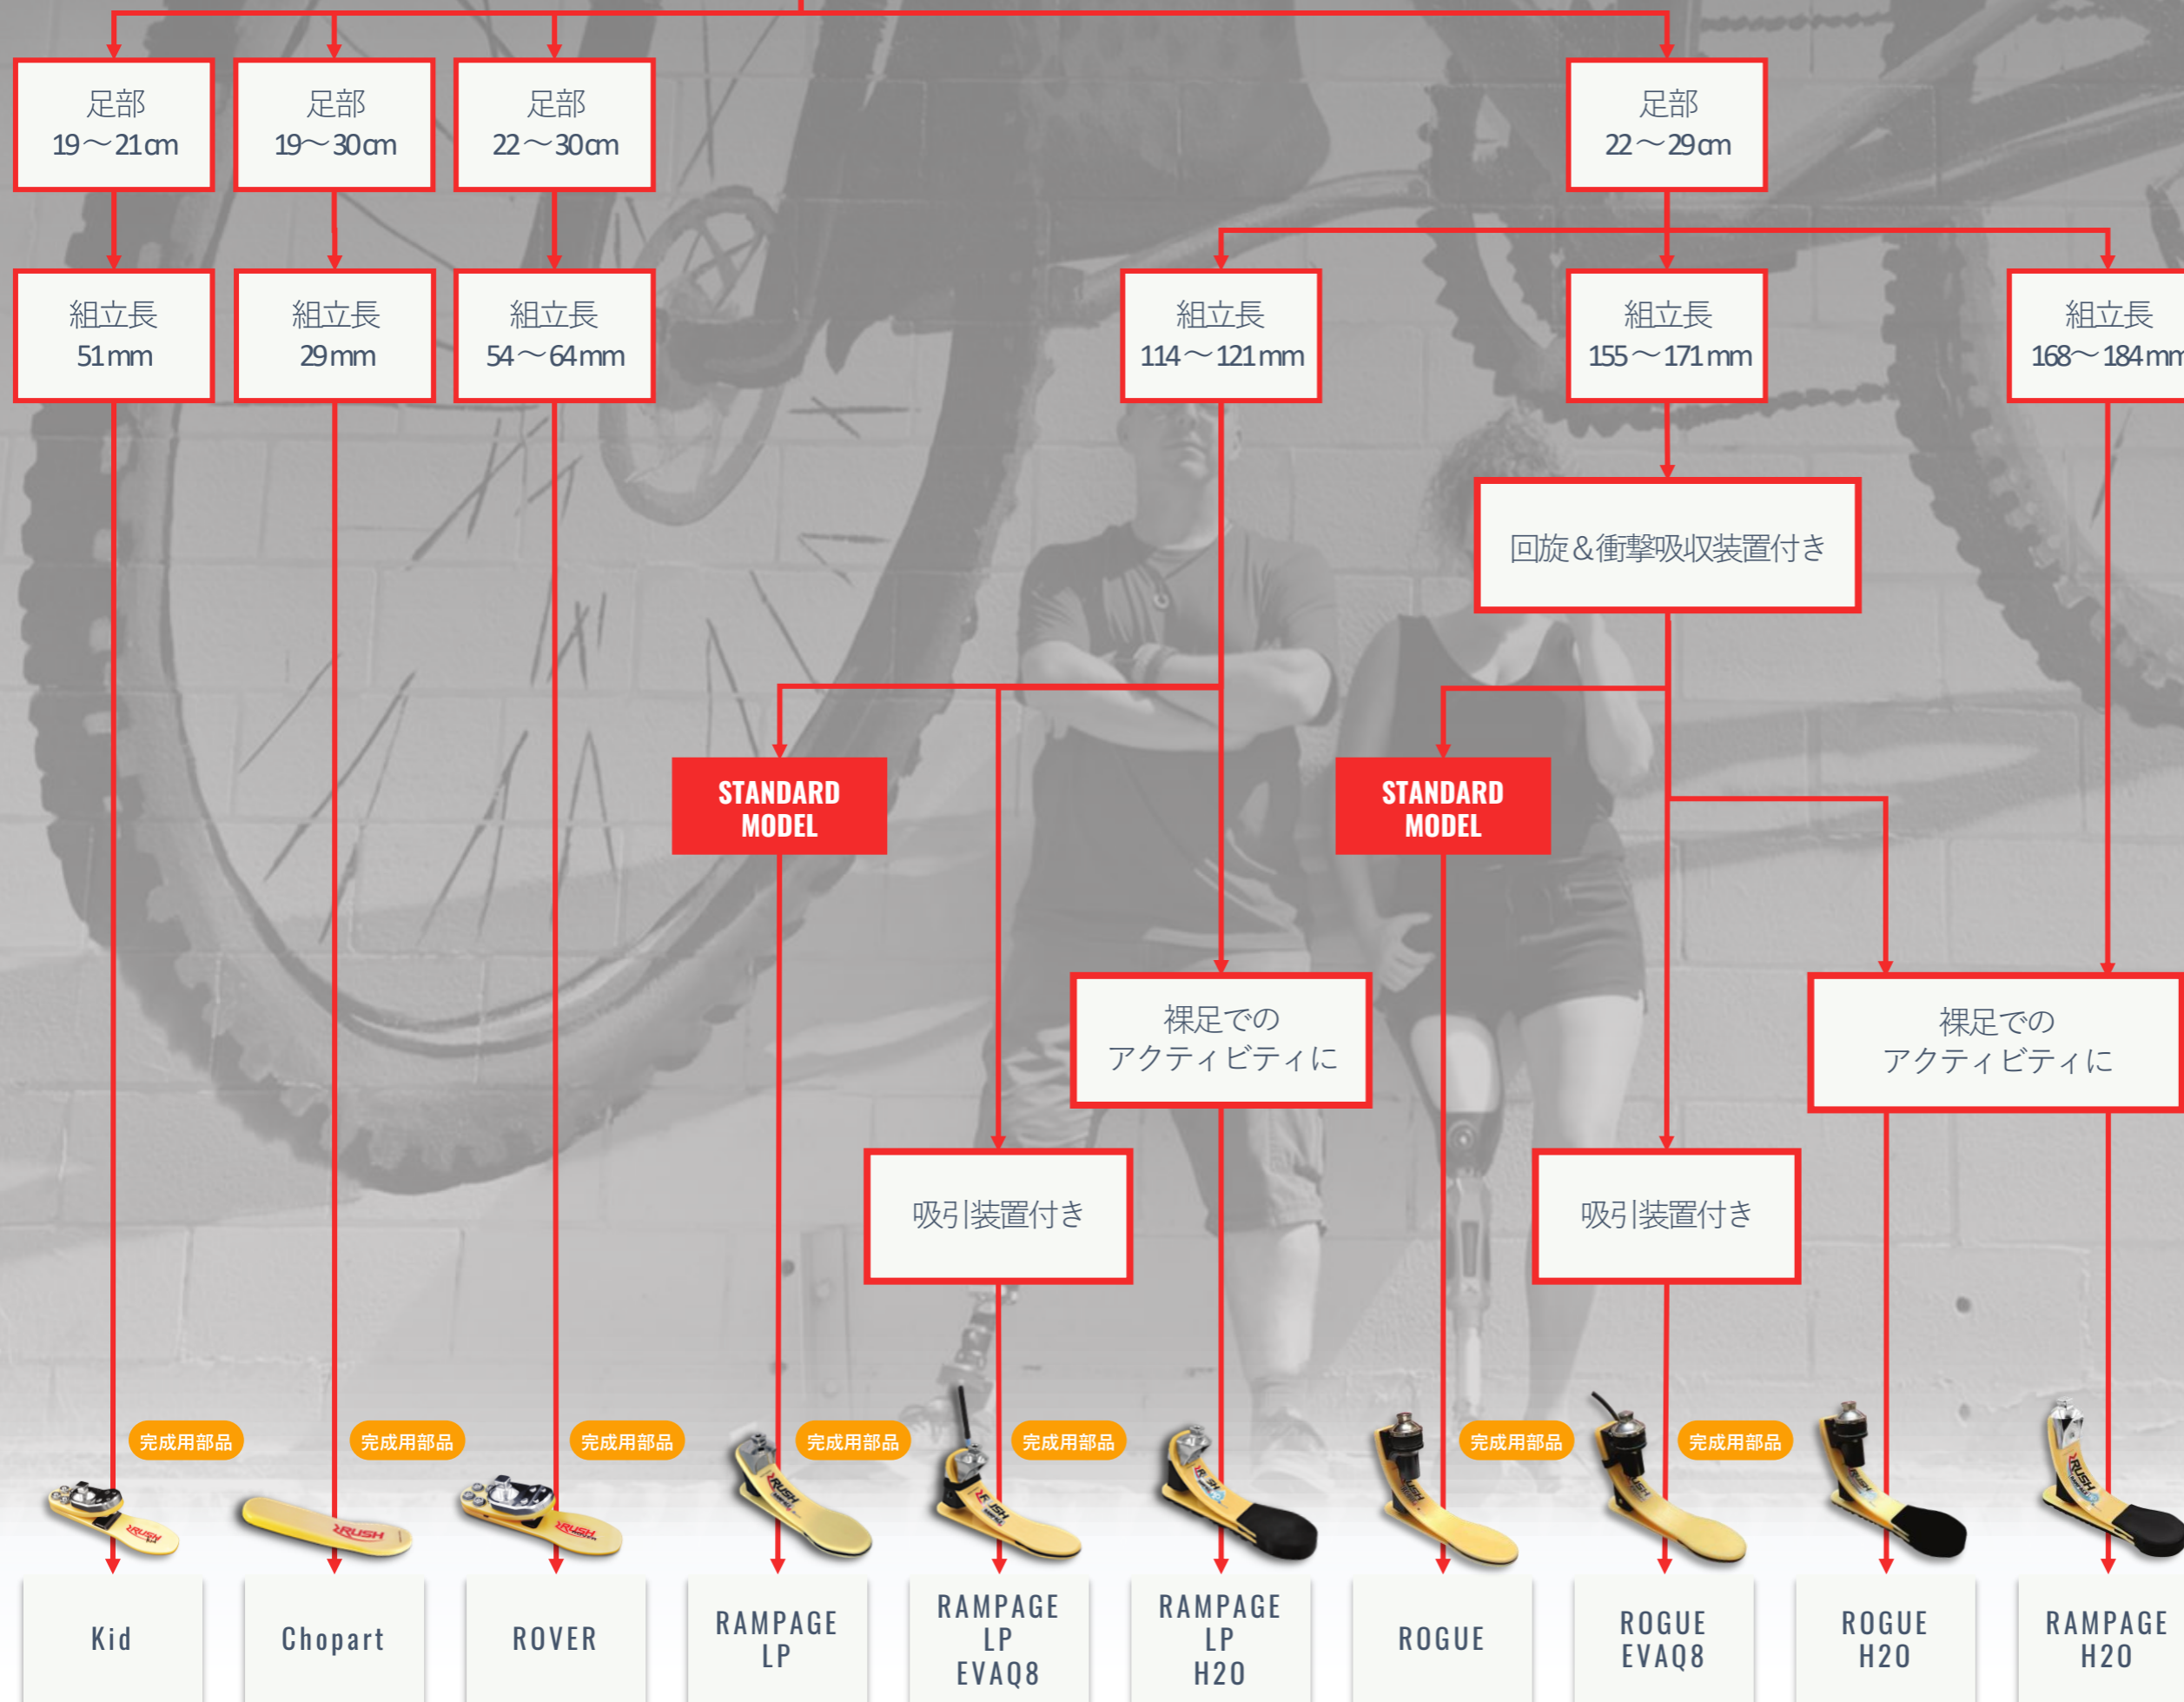

SELECTION GUIDE

For RUSH FOOT®

FIRST
RUSH

 **JAPAN
PROTEOR**

Human First

Let's Select Your Foot Size To Start

SELECTION GUIDE

For RUSH FOOT®

Kid

Chopart

ROVER

RAMPAGE LP

RAMPAGE LP EVAQ8

RAMPAGE LP H2O

ROGUE

ROGUE EVAQ8

ROGUE H2O

RAMPAGE H2O